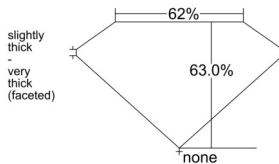

GIA®

FACSIMILE

GIA REPORT 6545959657

Verify this report at GIA.edu

GIA NATURAL DIAMOND DOSSIER®

April 03, 2026
GIA Report Number **6545959657**
Shape and Cutting Style ..... **Pear Brilliant**
Measurements ..... **8.13 x 4.83 x 3.04 mm**

GRADING RESULTS

Carat Weight ..... **0.70 carat**
Color Grade ..... **D**
Clarity Grade **VS1**

ADDITIONAL GRADING INFORMATION

Polish ..... **Excellent**
Symmetry ..... **Very Good**
Fluorescence ..... **None**
Clarity Characteristics..... **Feather**
Inscription(s): GIA 6545959657

PROPORTIONS

Profile not to actual proportions

GRADING SCALES

GIA COLOR SCALE		GIA CLARITY SCALE			
COLORLESS	D	VERY VERY SLIGHTLY INCLUDED	FLAWLESS		
	E		INTERNALLY FLAWLESS		
	F		VS₁		
	NEAR COLORLESS	G	VERY SLIGHTLY INCLUDED	VS₂	
		H		VS₁	
		FAINT	I	SLIGHTLY INCLUDED	VS₂
			J		SI₁
			K		SI₂
	LIGHT	L	INCLUDED	I₁	
		M		I₂	
N		I₃			
O					
P					
Q					
R					
S