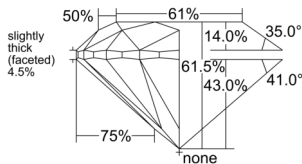

GIA®

FACSIMILE

GIA REPORT 6545958423

Verify this report at GIA.edu

GIA NATURAL DIAMOND DOSSIER®

April 06, 2026
GIA Report Number 6545958423
Shape and Cutting Style ..... Round Brilliant
Measurements ..... 5.04 - 5.07 x 3.11 mm

GRADING RESULTS

Carat Weight ..... 0.50 carat
Color Grade ..... J
Clarity Grade VVS1
Cut Grade ..... Excellent

ADDITIONAL GRADING INFORMATION

Polish ..... Excellent
Symmetry ..... Very Good
Fluorescence ..... None
Clarity Characteristics ..... Feather
Inscription(s): GIA 6545958423

PROPORTIONS

Profile to actual proportions