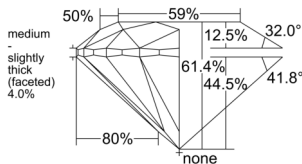

GIA®

FACSIMILE

GIA REPORT 6545956443

Verify this report at GIA.edu

GIA NATURAL DIAMOND DOSSIER®

April 06, 2026
GIA Report Number 6545956443
Shape and Cutting Style ..... Round Brilliant
Measurements ..... 4.31 - 4.32 x 2.65 mm

GRADING RESULTS

Carat Weight ..... 0.30 carat
Color Grade ..... K
Clarity Grade VVS1
Cut Grade ..... Excellent

ADDITIONAL GRADING INFORMATION

Polish ..... Excellent
Symmetry ..... Excellent
Fluorescence ..... Medium Blue
Clarity Characteristics..... Pinpoint, Feather, Surface Graining
Inscription(s): GIA 6545956443

PROPORTIONS

Profile to actual proportions

GRADING SCALES

GIA COLOR SCALE

COLORLESS	D
	E
	F
	G
	H
	I
	J
NEAR COLORLESS	K
	L
	M
Faint	N
	O
	P
	Q
	R
	S
	T
	U
	V
	W
	X
	Y
Light	Z

GIA CLARITY SCALE

FLAWLESS	INTERNAL FLAWLESS	
		EXCELLENT
VERY VERY SLIGHTLY INCLUDED	VVS₁	VERY GOOD
VERY SLIGHTLY INCLUDED	VVS₂	
SLIGHTLY INCLUDED	VS₁	GOOD
	VS₂	
INCLUDED	SI₁	FAIR
	SI₂	
INCLUDED	I₁	POOR
	I₂	
	I₃