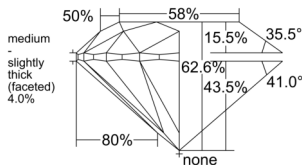

GIA®

FACSIMILE

GIA REPORT 6545955633

Verify this report at GIA.edu

GIA NATURAL DIAMOND DOSSIER®

April 03, 2026
GIA Report Number 6545955633
Shape and Cutting Style ..... Round Brilliant
Measurements ..... 5.41 - 5.45 x 3.40 mm

GRADING RESULTS

Carat Weight ..... 0.62 carat
Color Grade ..... E
Clarity Grade VVS1
Cut Grade ..... Excellent

ADDITIONAL GRADING INFORMATION

Polish ..... Excellent
Symmetry ..... Excellent
Fluorescence ..... None
Clarity Characteristics ..... Feather
Inscription(s): GIA 6545955633

PROPORTIONS

GRADING SCALES

GIA COLOR SCALE

COLORESS	D
	E
	F
	G
	H
	I
	J
NEAR COLORESS	K
	L
FANIT	M
	N
	O
	P
VERY LIGHT	Q
	R
	S
	T
	U
	V
	W
	X
	Y
LIGHT	Z

GIA CLARITY SCALE

FLAWLESS	INTERNAL FLAWLESS	
		FLAWLESS
VERY VERY SLIGHTLY INCLUDED	VVS₁	
	VVS₂	
VERY SLIGHTLY INCLUDED	VS₁	
	VS₂	
SLIGHTLY INCLUDED	SI₁	
	SI₂	
INCLUDED	I₁	
	I₂	
	I₃	

GIA CUT SCALE

EXCELLENT
VERY GOOD
GOOD
FAIR
POOR