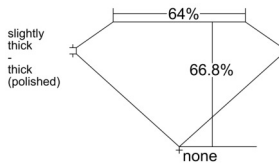

GIA®

FACSIMILE

GIA REPORT 6545951836

Verify this report at GIA.edu

GIA NATURAL DIAMOND DOSSIER®

April 02, 2026
GIA Report Number 6545951836
Shape and Cutting Style ..... **Cut-Cornered Rectangular Modified Brilliant**
Measurements ..... 5.51 x 3.99 x 2.67 mm

GRADING RESULTS

Carat Weight ..... 0.52 carat
Color Grade ..... D
Clarity Grade VVS1

ADDITIONAL GRADING INFORMATION

Polish ..... Excellent
Symmetry ..... Excellent
Fluorescence ..... None
Clarity Characteristics ..... Pinpoint
Inscription(s): GIA 6545951836

PROPORTIONS

Profile not to actual proportions

GRADING SCALES

GIA COLOR SCALE		GIA CLARITY SCALE			
COLORLESS	D	VERY VERY SLIGHTLY INCLUDED	FLAWLESS		
	E		INTERNALLY FLAWLESS		
	F	VERY SLIGHTLY INCLUDED	VVS₁		
	G		VVS₂		
	H		VS₁		
	NEAR COLORLESS	I	SLIGHTLY INCLUDED	VS₂	
		J		SI₁	
		FAINT	K	INCLUDED	SI₂
			L		I₁
			M		I₂
VERT LIGHT	N	LIGHT	I₃		
	O				
	P				
	Q				
	R