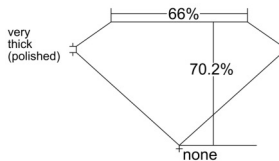

GIA®

FACSIMILE

GIA REPORT 6545943907

Verify this report at GIA.edu

GIA NATURAL DIAMOND DOSSIER®

April 02, 2026
GIA Report Number 6545943907
Shape and Cutting Style ..... Cut-Cornered Rectangular Modified Brilliant
Measurements ..... 5.84 x 4.15 x 2.91 mm

GRADING RESULTS

Carat Weight ..... 0.60 carat
Color Grade ..... E
Clarity Grade VS1

ADDITIONAL GRADING INFORMATION

Polish ..... Excellent
Symmetry ..... Excellent
Fluorescence ..... None
Clarity Characteristics ..... Feather, Cavity, Pinpoint
Inscription(s): GIA 6545943907

PROPORTIONS

Profile not to actual proportions

GRADING SCALES

GIA COLOR SCALE		GIA CLARITY SCALE			
COLORLESS	D	VERY VERY SLIGHTLY INCLUDED	FLAWLESS		
	E		INTERNALLY FLAWLESS		
	F	VERY SLIGHTLY INCLUDED	VVS₁		
	G		VVS₂		
	NEAR COLORLESS	H	SLIGHTLY INCLUDED	VS₁	
		I		VS₂	
		FAINT	J	INCLUDED	SI₁
			K		SI₂
	L		I₁		
	VERT LIGHT		M	INCLUDED	I₂
N			I₃		
O					
LIGHT		P			
		Q			
		R			
	S				
	T				
	U				
	V				
	W				
	X				
	Y				
	Z