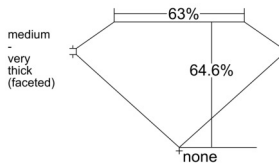

GIA®

FACSIMILE

GIA REPORT 6545942881

Verify this report at GIA.edu

GIA NATURAL DIAMOND DOSSIER®

April 01, 2026
GIA Report Number **6545942881**
Shape and Cutting Style ..... **Pear Brilliant**
Measurements ..... **7.66 x 4.91 x 3.17 mm**

GRADING RESULTS

Carat Weight ..... **0.70 carat**
Color Grade ..... **E**
Clarity Grade **VS1**

ADDITIONAL GRADING INFORMATION

Polish ..... **Very Good**
Symmetry ..... **Very Good**
Fluorescence ..... **None**
Clarity Characteristics..... **Indented Natural, Cloud, Pinpoint**
Inscription(s): **GIA 6545942881**

PROPORTIONS

Profile not to actual proportions

GRADING SCALES

GIA COLOR SCALE		GIA CLARITY SCALE			
COLORLESS	D	VERY VERY SLIGHTLY INCLUDED	FLAWLESS		
	E		INTERNALLY FLAWLESS		
	F	VERY SLIGHTLY INCLUDED	VS₁		
	G		VS₂		
	H		VS₁		
	NEAR COLORLESS	I	SLIGHTLY INCLUDED	VS₂	
		J		SI₁	
		FAINT	K	INCLUDED	SI₂
			L		I₁
			M		I₂
VERT LIGHT	N	LIGHT	I₃		
	O				
	P				
	Q				
	R