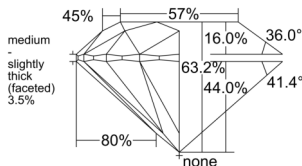

GIA®

FACSIMILE

GIA REPORT 6545938963

Verify this report at GIA.edu

GIA NATURAL DIAMOND DOSSIER®

April 01, 2026
GIA Report Number 6545938963
Shape and Cutting Style ..... Round Brilliant
Measurements ..... 5.64 - 5.68 x 3.57 mm

GRADING RESULTS

Carat Weight ..... 0.70 carat
Color Grade ..... K
Clarity Grade VS1
Cut Grade ..... Excellent

ADDITIONAL GRADING INFORMATION

Polish ..... Excellent
Symmetry ..... Excellent
Fluorescence ..... Medium Blue
Clarity Characteristics..... Cloud, Feather, Needle, Pinpoint
Inscription(s): GIA 6545938963

PROPORTIONS

Profile to actual proportions