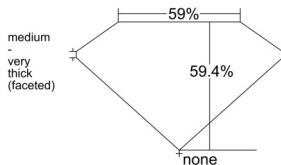

GIA®

FACSIMILE

GIA REPORT 6545935625

Verify this report at GIA.edu

GIA NATURAL DIAMOND DOSSIER®

April 02, 2026
GIA Report Number 6545935625
Shape and Cutting Style ..... Heart Brilliant
Measurements ..... 5.30 x 6.29 x 3.73 mm

GRADING RESULTS

Carat Weight ..... 0.72 carat
Color Grade ..... E
Clarity Grade ..... Internally Flawless

ADDITIONAL GRADING INFORMATION

Polish ..... Very Good
Symmetry ..... Excellent
Fluorescence ..... None
Clarity Characteristics..... Minor Details of Polish
Inscription(s): GIA 6545935625

PROPORTIONS

Profile not to actual proportions

GRADING SCALES

GIA COLOR SCALE		GIA CLARITY SCALE			
COLORLESS	D	VERY VERY SLIGHTLY INCLUDED	FLAWLESS		
	E		INTERNALLY FLAWLESS		
	F	VERY SLIGHTLY INCLUDED	VVS₁		
	G		VVS₂		
	H		VS₁		
	NEAR COLORLESS	I	VERY SLIGHTLY INCLUDED	VS₂	
		J		SI₁	
		FAINT	K	SLIGHTLY INCLUDED	SI₂
			L		I₁
			M		I₂
VERT LIGHT	N	INCLUDED	I₃		
	O				
	P				
	Q				
	R				
LIGHT	S				
	T				
	U				
	V				
	W				
X					
Y					
Z