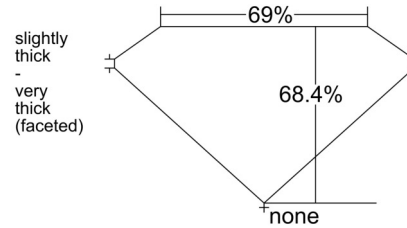

PROPORTIONS

Profile not to actual proportions