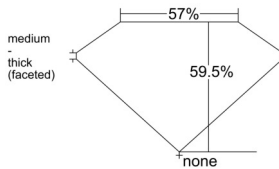

GIA®

FACSIMILE

GIA REPORT 6545934125

Verify this report at GIA.edu

GIA NATURAL DIAMOND DOSSIER®

April 01, 2026
GIA Report Number 6545934125
Shape and Cutting Style ..... Heart Brilliant
Measurements ..... 5.38 x 6.21 x 3.70 mm

GRADING RESULTS

Carat Weight ..... 0.70 carat
Color Grade I
Clarity Grade VS1

ADDITIONAL GRADING INFORMATION

Polish ..... Excellent
Symmetry ..... Very Good
Fluorescence ..... None
Clarity Characteristics ..... Crystal, Cloud
Inscription(s): GIA 6545934125

PROPORTIONS

Profile not to actual proportions

GRADING SCALES

GIA COLOR SCALE		GIA CLARITY SCALE			
COLORLESS	D	VERY VERY SLIGHTLY INCLUDED	FLAWLESS		
	E		INTERNALLY FLAWLESS		
	F	VERY SLIGHTLY INCLUDED	VS₁		
	G		VS₂		
	H		VS₁		
	NEAR COLORLESS	I	SLIGHTLY INCLUDED	VS₂	
		J		SI₁	
		FAINT	K	INCLUDED	SI₂
			L		I₁
			M		I₂
VERT LIGHT	N	LIGHT	I₃		
	O				
	P				
	Q				
	R				
	S				
	T