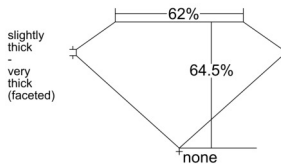

GIA®

FACSIMILE

GIA REPORT 6545927332

Verify this report at GIA.edu

GIA NATURAL DIAMOND DOSSIER®

April 01, 2026
GIA Report Number 6545927332
Shape and Cutting Style ..... Pear Brilliant
Measurements ..... 6.20 x 3.88 x 2.50 mm

GRADING RESULTS

Carat Weight ..... 0.36 carat
Color Grade ..... D
Clarity Grade VS1

ADDITIONAL GRADING INFORMATION

Polish ..... Very Good
Symmetry ..... Very Good
Fluorescence ..... None
Clarity Characteristics ..... Crystal, Pinpoint
Inscription(s): GIA 6545927332

PROPORTIONS

Profile not to actual proportions

GRADING SCALES

GIA COLOR SCALE		GIA CLARITY SCALE			
COLORLESS	D	VERY VERY SLIGHTLY INCLUDED	FLAWLESS		
	E		INTERNALLY FLAWLESS		
	F		VVS₁		
	NEAR COLORLESS	G	VVS₂		
		H	VERY SLIGHTLY INCLUDED	VS₁	
		I		VS₂	
		FAINT	J	SLIGHTLY INCLUDED	SI₁
			K		SI₂
	L		INCLUDED		I₁
	M			I₂	
VERT LIGHT	N		LIGHT	I₃	
	O				
	P				
	Q				
	R