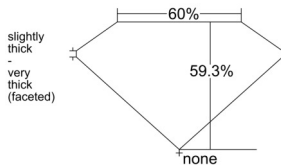

GIA®

FACSIMILE

GIA REPORT 6545918008

Verify this report at GIA.edu

GIA NATURAL DIAMOND DOSSIER®

March 30, 2026
GIA Report Number 6545918008
Shape and Cutting Style ..... Heart Brilliant
Measurements ..... 5.81 x 6.61 x 3.92 mm

GRADING RESULTS

Carat Weight ..... 0.90 carat
Color Grade ..... H
Clarity Grade VS1

ADDITIONAL GRADING INFORMATION

Polish ..... Excellent
Symmetry ..... Excellent
Fluorescence ..... None
Clarity Characteristics..... Feather, Pinpoint, Indented Natural
Inscription(s): GIA 6545918008

PROPORTIONS

Profile not to actual proportions

GRADING SCALES

GIA COLOR SCALE		GIA CLARITY SCALE		
COLORLESS	D	VERY SLIGHTLY INCLUDED	FLAWLESS	
	E		INTERNALLY FLAWLESS	
	F		VS₁	
	G		VS₂	
	NEAR COLORLESS	H	SLIGHTLY INCLUDED	VS₁
		I		VS₂
		J		SI₁
		K		SI₂
	FAINT	L	INCLUDED	I₁
		M		I₂
N		I₃		
O				
VERT LIGHT	P			
	Q			
	R			
	S			
	T			
	U			
	V			
	W			
LIGHT	X			
	Y			
	Z