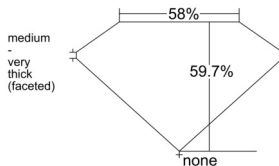

GIA®

FACSIMILE

GIA REPORT 6545917839

Verify this report at GIA.edu

GIA NATURAL DIAMOND DOSSIER®

April 02, 2026
GIA Report Number 6545917839
Shape and Cutting Style ..... Heart Brilliant
Measurements ..... 5.69 x 6.69 x 3.99 mm

GRADING RESULTS

Carat Weight ..... 0.91 carat
Color Grade ..... G
Clarity Grade VVS2

ADDITIONAL GRADING INFORMATION

Polish ..... Very Good
Symmetry ..... Excellent
Fluorescence ..... None
Clarity Characteristics ..... Pinpoint, Cloud
Inscription(s): GIA 6545917839

PROPORTIONS

Profile not to actual proportions

GRADING SCALES

GIA COLOR SCALE		GIA CLARITY SCALE			
COLORLESS	D	VERY VERY SLIGHTLY INCLUDED	FLAWLESS		
	E		INTERNALLY FLAWLESS		
	F	VERY SLIGHTLY INCLUDED	VVS₁		
	G		VVS₂		
	H		VS₁		
	NEAR COLORLESS	I	SLIGHTLY INCLUDED	VS₂	
		J		SI₁	
		FAINT	K	INCLUDED	SI₂
			L		I₁
			M		I₂
VERT LIGHT	N	LIGHT	I₃		
	O				
	P				
	Q				
	R				
	S				
	T