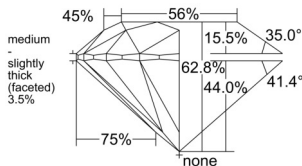

GIA®

FACSIMILE

GIA REPORT 6545916557

Verify this report at GIA.edu

GIA NATURAL DIAMOND DOSSIER®

March 30, 2026
GIA Report Number 6545916557
Shape and Cutting Style ..... Round Brilliant
Measurements ..... 5.10 - 5.13 x 3.21 mm

GRADING RESULTS

Carat Weight ..... 0.51 carat
Color Grade ..... N
Clarity Grade VVS1
Cut Grade ..... Excellent

ADDITIONAL GRADING INFORMATION

Polish ..... Excellent
Symmetry ..... Excellent
Fluorescence ..... Faint
Clarity Characteristics ..... Pinpoint
Inscription(s): GIA 6545916557

PROPORTIONS

Profile to actual proportions

GRADING SCALES

GIA COLOR SCALE

COLORLESS	D
	E
	F
	G
	H
	I
	J
NEAR COLORLESS	K
	L
FAIN	M
	N
	O
	P
	Q
VERY LIGHT	R
	S
	T
	U
	V
	W
	X
	Y
LIGHT	Z

GIA CLARITY SCALE

	FLAWLESS
	INTERNALLY FLAWLESS
VERY VERY SLIGHTLY INCLUDED	VVS₁
	VVS₂
VERY SLIGHTLY INCLUDED	VS₁
	VS₂
SLIGHTLY INCLUDED	SI₁
	SI₂
	I₁
	I₂
INCLUDED	I₃

GIA CUT SCALE

	EXCELLENT
	VERY GOOD
	GOOD
	FAIR
	POOR