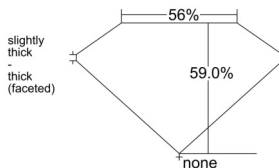

GIA®

FACSIMILE

GIA REPORT 6545908383

Verify this report at GIA.edu

GIA NATURAL DIAMOND DOSSIER®

March 30, 2026
GIA Report Number 6545908383
Shape and Cutting Style ..... Heart Brilliant
Measurements ..... 4.92 x 5.39 x 3.18 mm

GRADING RESULTS

Carat Weight ..... 0.50 carat
Color Grade ..... E
Clarity Grade VVS1

ADDITIONAL GRADING INFORMATION

Polish ..... Very Good
Symmetry ..... Excellent
Fluorescence ..... None
Clarity Characteristics ..... Pinpoint
Inscription(s): GIA 6545908383

PROPORTIONS

Profile not to actual proportions

GRADING SCALES

GIA COLOR SCALE		GIA CLARITY SCALE	
NEAR COLORLESS	D	VERY VERY SLIGHTLY INCLUDED	FLAWLESS
	E		INTERNALLY FLAWLESS
	F		VVS₁
	G		VVS₂
	H		VS₁
	I		VS₂
	J		SI₁
	K		SI₂
	L		I₁
	M		I₂
FAINT	N	SLIGHTLY INCLUDED	I₃
	O		
	P		
	Q		
VERY LIGHT	R	INCLUDED	
	S		
	T		
	U		
LIGHT	V		
	W		
	X		
	Y		
	Z