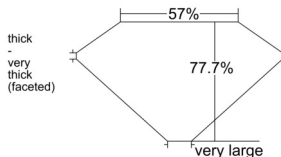

GIA®

FACSIMILE

GIA REPORT 6545904206

Verify this report at GIA.edu

GIA NATURAL DIAMOND DOSSIER®

April 20, 2026
GIA Report Number 6545904206
Shape and Cutting Style ..... Old Mine Brilliant
Measurements ..... 5.39 x 5.29 x 4.11 mm

GRADING RESULTS

Carat Weight ..... 0.91 carat
Color Grade ..... U to V Range
Clarity Grade VS1

ADDITIONAL GRADING INFORMATION

Polish ..... Excellent
Symmetry ..... Very Good
Fluorescence ..... Faint
Clarity Characteristics..... Crystal, Cloud, Feather, Pinpoint
Inspection(s): GIA 6545904206

PROPORTIONS

Profile not to actual proportions

GRADING SCALES

GIA COLOR SCALE		GIA CLARITY SCALE			
COLORLESS	D	VERY VERY SLIGHTLY INCLUDED	FLAWLESS		
	E		INTERNALLY FLAWLESS		
	F	VERY SLIGHTLY INCLUDED	VVS₁		
	G		VVS₂		
	H		VS₁		
	NEAR COLORLESS	I	SLIGHTLY INCLUDED	VS₂	
		J		SI₁	
		FAINT	K	INCLUDED	SI₂
			L		I₁
			M		I₂
VERY LIGHT	N	LIGHT	I₃		
	O				
	P				
	Q				
	R				
	S				
LIGHT	T				
	U				
	V				
	W				
	X				
Y					
Z