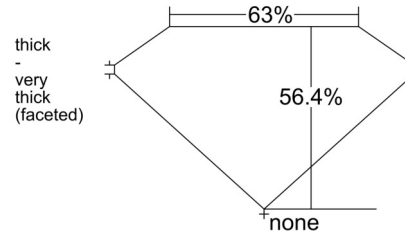

GIA NATURAL DIAMOND GRADING REPORT

March 28, 2026
GIA Report Number 6545902105
Shape and Cutting Style Pear Brilliant
Measurements 9.10 x 5.57 x 3.14 mm

GRADING RESULTS

Carat Weight 1.01 carat
Color Grade F
Clarity Grade SI1

ADDITIONAL GRADING INFORMATION

Polish Very Good
Symmetry Very Good
Fluorescence None
Inscription(s): GIA 6545902105

Comments: Additional clouds are not shown. Pinpoints are not shown.

PROPORTIONS

Profile not to actual proportions

CLARITY CHARACTERISTICS

KEY TO SYMBOLS*

- Crystal
- ◌ Cloud
- ~ Feather
- ◌ Cavity
- \\ Needle

* Red symbols denote internal characteristics (inclusions). Green or black symbols denote external characteristics (blemishes). Diagram is an approximate representation of the diamond, and symbols shown indicate type, position, and approximate size of clarity characteristics. All clarity characteristics may not be shown. Details of finish are not shown.