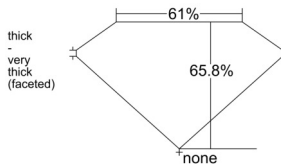

GIA®

FACSIMILE

GIA REPORT 6545901191

Verify this report at GIA.edu

GIA NATURAL DIAMOND DOSSIER®

March 26, 2026
GIA Report Number 6545901191
Shape and Cutting Style ..... Marquise Brilliant
Measurements ..... 8.76 x 4.73 x 3.12 mm

GRADING RESULTS

Carat Weight ..... 0.76 carat
Color Grade ..... J
Clarity Grade VVS1

ADDITIONAL GRADING INFORMATION

Polish ..... Excellent
Symmetry ..... Excellent
Fluorescence ..... Faint
Clarity Characteristics ..... Pinpoint
Inscription(s): GIA 6545901191

PROPORTIONS

Profile not to actual proportions

GRADING SCALES

GIA COLOR SCALE		GIA CLARITY SCALE			
COLORLESS	D	VERY VERY SLIGHTLY INCLUDED	FLAWLESS		
	E		INTERNALLY FLAWLESS		
	F	VERY SLIGHTLY INCLUDED	VVS₁		
	G		VVS₂		
	H		VS₁		
	NEAR COLORLESS	I	SLIGHTLY INCLUDED	VS₂	
		J		SI₁	
		FAINT	K	INCLUDED	SI₂
			L		I₁
			M		I₂
VERT LIGHT	N		INCLUDED	I₃	
	O				
	P				
	Q				
LIGHT	R				
	S				
	T				
	U				
	V				
	Z