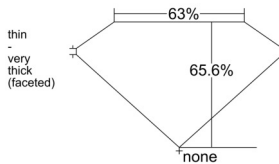

GIA®

FACSIMILE

GIA REPORT 6545891586

Verify this report at gia.edu

GIA NATURAL DIAMOND DOSSIER®

March 26, 2026
GIA Report Number 6545891586
Shape and Cutting Style ..... Oval Brilliant
Measurements ..... 7.34 x 5.28 x 3.47 mm

GRADING RESULTS

Carat Weight ..... 0.90 carat
Color Grade ..... G
Clarity Grade VS1

ADDITIONAL GRADING INFORMATION

Polish ..... Excellent
Symmetry ..... Excellent
Fluorescence ..... Faint
Clarity Characteristics..... Crystal, Feather, Pinpoint, Indented
Natural

Inscription(s): GIA 6545891586

PROPORTIONS

Profile not to actual proportions

GRADING SCALES

GIA COLOR SCALE		GIA CLARITY SCALE	
COLORLESS	D	VERY VERY SLIGHTLY INCLUDED	FLAWLESS
	E		INTERNALLY FLAWLESS
	F		VVS₁
	G		VVS₂
	H		VS₁
	I		VS₂
	J		SI₁
	K		SI₂
	L		I₁
	M		I₂
NEAR COLORLESS	N	SLIGHTLY INCLUDED	I₃
	O		
	P		
	Q		
FAINT	R		
	S		
	T		
	U		
VERT LIGHT	V		
	W		
	X		
	Y		
LIGHT	Z