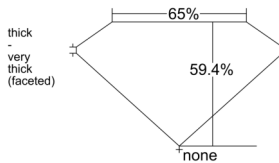

GIA®

FACSIMILE

GIA REPORT 6545884664

Verify this report at GIA.edu

GIA NATURAL DIAMOND DOSSIER®

March 26, 2026
GIA Report Number 6545884664
Shape and Cutting Style ..... Oval Brilliant
Measurements ..... 7.50 x 4.76 x 2.83 mm

GRADING RESULTS

Carat Weight ..... 0.70 carat
Color Grade ..... D
Clarity Grade VS1

ADDITIONAL GRADING INFORMATION

Polish ..... Excellent
Symmetry ..... Very Good
Fluorescence ..... Medium Blue
Clarity Characteristics ..... Crystal, Pinpoint
Inscription(s): GIA 6545884664

PROPORTIONS

Profile not to actual proportions

GRADING SCALES

GIA COLOR SCALE		GIA CLARITY SCALE	
COLORLESS	D	VERY VERY SLIGHTLY INCLUDED	FLAWLESS
	E		INTERNALLY FLAWLESS
	F		VVS₁
	G		VVS₂
	H		VS₁
	I		VS₂
	J		SI₁
	K		SI₂
	L		I₁
	M		I₂
NEAR COLORLESS	N	SLIGHTLY INCLUDED	I₃
	O		
	P		
	Q		
FAINT	R		
	S		
	T		
	U		
VERT LIGHT	V		
	W		
	X		
	Y		
LIGHT	Z