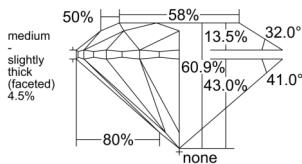

GIA®

FACSIMILE

GIA REPORT 6545873806

Verify this report at GIA.edu

GIA NATURAL DIAMOND DOSSIER®

March 24, 2026
GIA Report Number 6545873806
Shape and Cutting Style ..... Round Brilliant
Measurements ..... 4.19 - 4.22 x 2.56 mm

GRADING RESULTS

Carat Weight ..... 0.28 carat
Color Grade ..... E
Clarity Grade VS1
Cut Grade ..... Excellent

ADDITIONAL GRADING INFORMATION

Polish ..... Excellent
Symmetry ..... Excellent
Fluorescence ..... None
Clarity Characteristics ..... Feather, Pinpoint
Inscription(s): GIA 6545873806

PROPORTIONS

Profile to actual proportions

GRADING SCALES

GIA COLOR SCALE

COLORLESS	D
	E
	F
	G
	H
	I
	J
NEAR COLORLESS	K
	L
FAIN	M
	N
	O
	P
VERY LIGHT	Q
	R
	S
	T
	U
	V
	W
	X
	Y
LIGHT	Z

GIA CLARITY SCALE

FLAWLESS	VERY VERY SLIGHTLY INCLUDED	VS₁	VS₂	VS₁	VS₂	SL₁	SL₂	I₁	I₂	I₃			
											VERY SLIGHTLY INCLUDED	SLIGHTLY INCLUDED	INCLUDED

GIA CUT SCALE

EXCELLENT
VERY GOOD
GOOD
FAIR
POOR