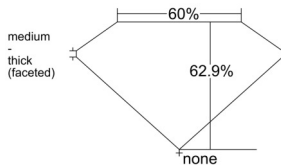

GIA®

FACSIMILE

GIA REPORT 6545872899

Verify this report at GIA.edu

GIA NATURAL DIAMOND DOSSIER®

March 24, 2026
GIA Report Number 6545872899
Shape and Cutting Style ..... Marquise Brilliant
Measurements ..... 8.19 x 4.22 x 2.66 mm

GRADING RESULTS

Carat Weight ..... 0.50 carat
Color Grade ..... G
Clarity Grade VVS1

ADDITIONAL GRADING INFORMATION

Polish ..... Excellent
Symmetry ..... Very Good
Fluorescence ..... None
Clarity Characteristics ..... Pinpoint
Inscription(s): GIA 6545872899

PROPORTIONS

Profile not to actual proportions

GRADING SCALES

GIA COLOR SCALE		GIA CLARITY SCALE			
COLORLESS	D	VERY VERY SLIGHTLY INCLUDED	FLAWLESS		
	E		INTERNALLY FLAWLESS		
	F	VERY SLIGHTLY INCLUDED	VVS₁		
	G		VVS₂		
	H		VS₁		
	NEAR COLORLESS	I	SLIGHTLY INCLUDED	VS₂	
		J		SI₁	
		FAINT	K	INCLUDED	SI₂
			L		I₁
			M		I₂
VERT LIGHT	N	LIGHT	I₃		
	O				
	P				
	Q				
	R