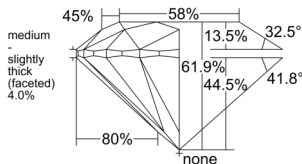

GIA®

FACSIMILE

GIA REPORT 6545869759

Verify this report at GIA.edu

GIA NATURAL DIAMOND DOSSIER®

March 24, 2026
GIA Report Number 6545869759
Shape and Cutting Style ..... Round Brilliant
Measurements ..... 4.53 - 4.56 x 2.81 mm

GRADING RESULTS

Carat Weight ..... 0.35 carat
Color Grade ..... F
Clarity Grade VS1
Cut Grade ..... Excellent

ADDITIONAL GRADING INFORMATION

Polish ..... Excellent
Symmetry ..... Excellent
Fluorescence ..... None
Clarity Characteristics ..... Cloud, Pinpoint
Inscription(s): GIA 6545869759

PROPORTIONS

Profile to actual proportions