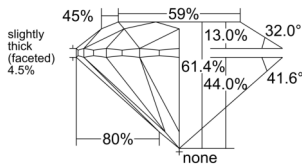

GIA®

FACSIMILE

GIA REPORT 6545868228

Verify this report at GIA.edu

GIA NATURAL DIAMOND DOSSIER®

March 24, 2026
GIA Report Number 6545868228
Shape and Cutting Style ..... Round Brilliant
Measurements ..... 4.07 - 4.09 x 2.51 mm

GRADING RESULTS

Carat Weight ..... 0.25 carat
Color Grade ..... D
Clarity Grade VS1
Cut Grade ..... Excellent

ADDITIONAL GRADING INFORMATION

Polish ..... Excellent
Symmetry ..... Excellent
Fluorescence ..... None
Clarity Characteristics ..... Cloud
Inscription(s): GIA 6545868228

PROPORTIONS

Profile to actual proportions