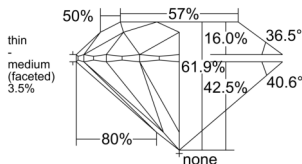

GIA®

FACSIMILE

GIA REPORT 6545859236

Verify this report at GIA.edu

GIA NATURAL DIAMOND DOSSIER®

March 21, 2026
GIA Report Number 6545859236
Shape and Cutting Style ..... Round Brilliant
Measurements ..... 4.28 - 4.30 x 2.65 mm

GRADING RESULTS

Carat Weight ..... 0.30 carat
Color Grade I
Clarity Grade VS1
Cut Grade ..... Very Good

ADDITIONAL GRADING INFORMATION

Polish ..... Excellent
Symmetry ..... Excellent
Fluorescence ..... None
Clarity Characteristics..... Cloud, Crystal, Needle, Pinpoint
Inscription(s): GIA 6545859236

PROPORTIONS

GRADING SCALES

GIA COLOR SCALE	GIA CLARITY SCALE	GIA CUT SCALE
COLOURLESS	FLAWLESS	EXCELLENT
D	INTERNALLY FLAWLESS	
E	VVS₁	VERY GOOD
F		
G	VVS₂	
H	VS₁	GOOD
I		
J	VS₂	
K	SI₁	FAIR
L		
M	SI₂	
N	I₁	POOR
O		
P	I₂	
Q	I₃	
R		
S		
T		
U		
V		
W		
X		
Y		
Z