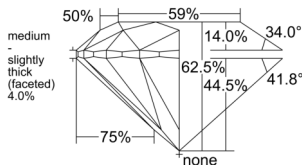

GIA®

FACSIMILE

GIA NATURAL DIAMOND DOSSIER®

March 20, 2026
GIA Report Number 6545855141
Shape and Cutting Style ..... Round Brilliant
Measurements ..... 4.84 - 4.88 x 3.04 mm

GRADING RESULTS

Carat Weight ..... 0.44 carat
Color Grade ..... H
Clarity Grade VS1
Cut Grade ..... Excellent

ADDITIONAL GRADING INFORMATION

Polish ..... Excellent
Symmetry ..... Excellent
Fluorescence ..... None
Clarity Characteristics ..... Feather, Pinpoint
Inspection(s): GIA 6545855141

GIA REPORT 6545855141

Verify this report at GIA.edu

PROPORTIONS

Profile to actual proportions