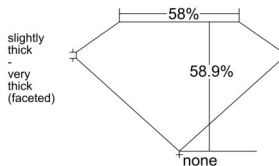

GIA®

FACSIMILE

GIA REPORT 6545851224

Verify this report at GIA.edu

GIA NATURAL DIAMOND DOSSIER®

March 21, 2026
GIA Report Number 6545851224
Shape and Cutting Style ..... Heart Brilliant
Measurements ..... 5.62 x 6.68 x 3.94 mm

GRADING RESULTS

Carat Weight ..... 0.90 carat
Color Grade ..... H
Clarity Grade VS1

ADDITIONAL GRADING INFORMATION

Polish ..... Excellent
Symmetry ..... Excellent
Fluorescence ..... None
Clarity Characteristics.... Crystal, Needle, Indented Natural, Cloud
Inscription(s): GIA 6545851224

PROPORTIONS

Profile not to actual proportions

GRADING SCALES

GIA COLOR SCALE		GIA CLARITY SCALE			
COLORLESS	D	VERY VERY SLIGHTLY INCLUDED	FLAWLESS		
	E		INTERNALLY FLAWLESS		
	F	VERY SLIGHTLY INCLUDED	VVS₁		
	G		VVS₂		
	H		VS₁		
	NEAR COLORLESS	I	SLIGHTLY INCLUDED	VS₂	
		J		SI₁	
		FAINT	K	INCLUDED	SI₂
			L		I₁
			M		I₂
VERT LIGHT	N	LIGHT	I₃		
	O				
	P				
	Q				
	R