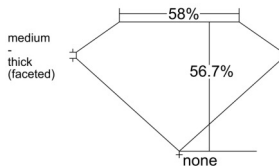

GIA®

FACSIMILE

GIA REPORT 6545850863

Verify this report at GIA.edu

GIA NATURAL DIAMOND DOSSIER®

March 21, 2026
GIA Report Number 6545850863
Shape and Cutting Style ..... Heart Brilliant
Measurements ..... 5.64 x 6.20 x 3.52 mm

GRADING RESULTS

Carat Weight ..... 0.71 carat
Color Grade ..... D
Clarity Grade VVS2

ADDITIONAL GRADING INFORMATION

Polish ..... Excellent
Symmetry ..... Very Good
Fluorescence ..... Strong Blue
Clarity Characteristics..Needle, Cloud, Pinpoint, Surface Graining
Inscription(s): GIA 6545850863

PROPORTIONS

Profile not to actual proportions

GRADING SCALES

GIA COLOR SCALE		GIA CLARITY SCALE			
COLORLESS	D	VERY VERY SLIGHTLY INCLUDED	FLAWLESS		
	E		INTERNALLY FLAWLESS		
	F	VERY SLIGHTLY INCLUDED	VVS₁		
	G		VVS₂		
	H		VS₁		
	NEAR COLORLESS	I	SLIGHTLY INCLUDED	VS₂	
		J		SI₁	
		FAINT	K	INCLUDED	SI₂
			L		I₁
			M		I₂
VERTICALLY LIGHT	N	LIGHT	I₃		
	O				
	P				
	Q				
	R