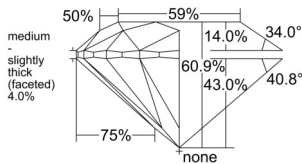

GIA®

FACSIMILE

GIA REPORT 6545844948

Verify this report at GIA.edu

GIA NATURAL DIAMOND DOSSIER®

March 20, 2026
GIA Report Number 6545844948
Shape and Cutting Style ..... Round Brilliant
Measurements ..... 4.30 - 4.31 x 2.62 mm

GRADING RESULTS

Carat Weight ..... 0.30 carat
Color Grade ..... K
Clarity Grade VS2
Cut Grade ..... Excellent

ADDITIONAL GRADING INFORMATION

Polish ..... Excellent
Symmetry ..... Excellent
Fluorescence ..... Faint
Clarity Characteristics ..... Cloud
Inscription(s): GIA 6545844948

PROPORTIONS

Profile to actual proportions

GRADING SCALES

GIA COLOR SCALE	GIA CLARITY SCALE	GIA CUT SCALE	
D	FLAWLESS	EXCELLENT	
E	INTERNALLY FLAWLESS		
F		VVS₁	VERY GOOD
G	VVS₂		
H	VS₁	GOOD	
I	VS₂		
J	SI₁	FAIR	
K	SI₂		
L	I₁	POOR	
M			
N			
O	I₂		
P			
Q	I₃		
R			
S			
T			
U			
V			
W			
X			
Y			
Z