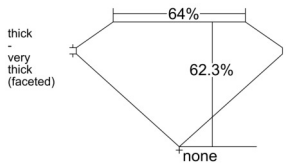

GIA®

FACSIMILE

GIA REPORT 6545843675

Verify this report at GIA.edu

GIA NATURAL DIAMOND DOSSIER®

March 20, 2026
GIA Report Number 6545843675
Shape and Cutting Style ..... Pear Brilliant
Measurements ..... 6.86 x 4.34 x 2.71 mm

GRADING RESULTS

Carat Weight ..... 0.50 carat
Color Grade I
Clarity Grade VVS1

ADDITIONAL GRADING INFORMATION

Polish ..... Excellent
Symmetry ..... Excellent
Fluorescence ..... None
Clarity Characteristics ..... Pinpoint
Inscription(s): GIA 6545843675

PROPORTIONS

Profile not to actual proportions

GRADING SCALES

GIA COLOR SCALE		GIA CLARITY SCALE	
COLORLESS	D	VERY VERY SLIGHTLY INCLUDED	FLAWLESS
	E		INTERNALLY FLAWLESS
	F		VVS₁
	G		VVS₂
	H		VS₁
NEAR COLORLESS	I	VERY SLIGHTLY INCLUDED	VS₂
	J		SI₁
	K		SI₂
	L		I₁
	M		I₂
FAINT	N	SLIGHTLY INCLUDED	I₃
	O		
	P		
	Q		
	R		
VERT LIGHT	S	INCLUDED	
	T		
	U		
	V		
	W		
LIGHT	X		
	Y		
	Z