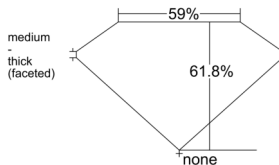

GIA®

FACSIMILE

GIA REPORT 6545841479

Verify this report at GIA.edu

GIA NATURAL DIAMOND DOSSIER®

March 20, 2026
GIA Report Number **6545841479**
Shape and Cutting Style ..... **Pear Brilliant**
Measurements ..... **8.60 x 5.30 x 3.27 mm**

GRADING RESULTS

Carat Weight ..... **0.90 carat**
Color Grade ..... **I**
Clarity Grade **VS1**

ADDITIONAL GRADING INFORMATION

Polish ..... **Excellent**
Symmetry ..... **Very Good**
Fluorescence ..... **None**
Clarity Characteristics ..... **Cloud, Feather, Pinpoint**
Inscription(s): **GIA 6545841479**

PROPORTIONS

Profile not to actual proportions

GRADING SCALES

GIA COLOR SCALE		GIA CLARITY SCALE			
COLORLESS	D	VERY VERY SLIGHTLY INCLUDED	FLAWLESS		
	E		INTERNALLY FLAWLESS		
	F		VS₁		
	NEAR COLORLESS	G	VERY SLIGHTLY INCLUDED	VS₂	
		H		VS₁	
		FANT	I	SLIGHTLY INCLUDED	VS₂
			J		SI₁
	K		SI₂		
	LIGHT		L	INCLUDED	I₁
		M	I₂		
N		I₃			
O					
P					
Q					
R					
S					
T					
U					
V					
W					
X					
Y					
Z