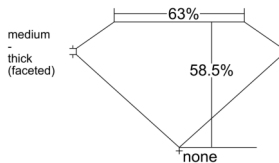

GIA®

FACSIMILE

GIA REPORT 6545841191

Verify this report at GIA.edu

GIA NATURAL DIAMOND DOSSIER®

March 18, 2026
GIA Report Number **6545841191**
Shape and Cutting Style ..... **Pear Brilliant**
Measurements ..... **7.62 x 4.79 x 2.81 mm**

GRADING RESULTS

Carat Weight ..... **0.60 carat**
Color Grade ..... **G**
Clarity Grade **S11**

ADDITIONAL GRADING INFORMATION

Polish ..... **Excellent**
Symmetry ..... **Very Good**
Fluorescence ..... **None**
Clarity Characteristics ..... **Feather**
Inscription(s): GIA 6545841191

PROPORTIONS

Profile not to actual proportions

GRADING SCALES

GIA COLOR SCALE		GIA CLARITY SCALE			
COLORLESS	D	VERY VERY SLIGHTLY INCLUDED	FLAWLESS		
	E		INTERNALLY FLAWLESS		
	F		VVS₁		
	NEAR COLORLESS	G	VERY SLIGHTLY INCLUDED	VVS₂	
		H		VS₁	
		FANT	I	SLIGHTLY INCLUDED	VS₂
			J		S1₁
	LIGHT	K	INCLUDED	S1₂	
		L		I₁	
		M	NOT GRADED	I₂	
N		I₃			
O					
P					
Q					
R					
S					
T					
U					
V					
W					
X					
Y					
Z