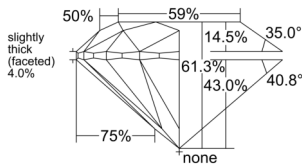

GIA®

FACSIMILE

GIA REPORT 6545839563

Verify this report at GIA.edu

GIA NATURAL DIAMOND DOSSIER®

March 18, 2026
GIA Report Number 6545839563
Shape and Cutting Style ..... Round Brilliant
Measurements ..... 4.76 - 4.78 x 2.92 mm

GRADING RESULTS

Carat Weight ..... 0.41 carat
Color Grade ..... F
Clarity Grade VS2
Cut Grade ..... Excellent

ADDITIONAL GRADING INFORMATION

Polish ..... Excellent
Symmetry ..... Excellent
Fluorescence ..... Medium Blue
Clarity Characteristics ..... Cloud
Inscription(s): GIA 6545839563

PROPORTIONS

Profile to actual proportions

GRADING SCALES

GIA COLOR SCALE

COLORED	D
	E
	F
	G
	H
	I
	J
NEAR COLORLESS	K
	L
FAIN	M
	N
	O
	P
	Q
VERY LIGHT	R
	S
	T
	U
	V
	W
	X
	Y
LIGHT	Z

GIA CLARITY SCALE

FLAWLESS	VERY VERY SLIGHTLY INCLUDED	VS₁	VS₂	VS₂	SI₁	SI₂	I₁	I₂	I₃	
										FLAWLESS
INTERNALLY FLAWLESS	VERY SLIGHTLY INCLUDED									

GIA CUT SCALE

EXCELLENT
VERY GOOD
GOOD
FAIR
POOR