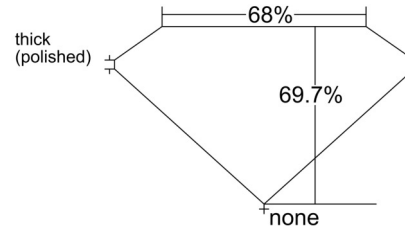

PROPORTIONS

Profile not to actual proportions