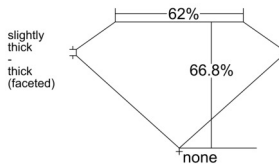

GIA®

FACSIMILE

GIA REPORT 6545836683

Verify this report at GIA.edu

GIA NATURAL DIAMOND DOSSIER®

March 18, 2026
GIA Report Number 6545836683
Shape and Cutting Style ..... Cushion Modified Brilliant
Measurements ..... 5.41 x 5.37 x 3.59 mm

GRADING RESULTS

Carat Weight ..... 0.91 carat
Color Grade I
Clarity Grade VS1

ADDITIONAL GRADING INFORMATION

Polish ..... Excellent
Symmetry ..... Excellent
Fluorescence ..... None
Clarity Characteristics..... Crystal, Feather, Pinpoint
Inscription(s): GIA 6545836683

PROPORTIONS

Profile not to actual proportions

GRADING SCALES

GIA COLOR SCALE		GIA CLARITY SCALE			
COLORLESS	D	VERY VERY SLIGHTLY INCLUDED	FLAWLESS		
	E		INTERNALLY FLAWLESS		
	F	VERY SLIGHTLY INCLUDED	VS₁		
	G		VS₂		
	H		VS₁		
	NEAR COLORLESS	I	SLIGHTLY INCLUDED	SI₁	
		J		SI₂	
		FAINT	K	INCLUDED	I₁
			L		I₂
			M		I₃
VERT LIGHT	N				
	O				
	P				
	Q				
	R				
	S				
	T				
LIGHT	U				
	V				
	W				
	X				
Y					
Z