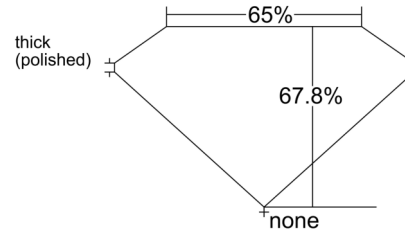

GIA NATURAL DIAMOND GRADING REPORT

March 23, 2026
GIA Report Number 6545825858
Shape and Cutting Style Emerald Cut
Measurements 8.07 x 5.38 x 3.65 mm

GRADING RESULTS

Carat Weight 1.50 carat
Color Grade E
Clarity Grade VVS2

Profile not to actual proportions

CLARITY CHARACTERISTICS

KEY TO SYMBOLS*

- Cloud
- Pinpoint
- Feather

* Red symbols denote internal characteristics (inclusions). Green or black symbols denote external characteristics (blemishes). Diagram is an approximate representation of the diamond, and symbols shown indicate type, position, and approximate size of clarity characteristics. All clarity characteristics may not be shown. Details of finish are not shown.