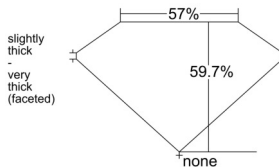

GIA®

FACSIMILE

GIA REPORT 6545808570

Verify this report at GIA.edu

GIA NATURAL DIAMOND DOSSIER®

March 17, 2026
GIA Report Number 6545808570
Shape and Cutting Style ..... Heart Brilliant
Measurements ..... 5.42 x 6.10 x 3.64 mm

GRADING RESULTS

Carat Weight ..... 0.71 carat
Color Grade I
Clarity Grade VVS1

ADDITIONAL GRADING INFORMATION

Polish ..... Very Good
Symmetry ..... Excellent
Fluorescence ..... None
Clarity Characteristics ..... Pinpoint
Inscription(s): GIA 6545808570

PROPORTIONS

Profile not to actual proportions

GRADING SCALES

GIA COLOR SCALE		GIA CLARITY SCALE			
COLORLESS	D	VERY VERY SLIGHTLY INCLUDED	FLAWLESS		
	E		INTERNALLY FLAWLESS		
	F	VERY SLIGHTLY INCLUDED	VVS₁		
	G		VVS₂		
	H		VS₁		
	NEAR COLORLESS	I	SLIGHTLY INCLUDED	VS₂	
		J		SI₁	
		FAINT	K	INCLUDED	SI₂
			L		I₁
			M		I₂
VERT LIGHT	N	LIGHT	I₃		
	O				
	P				
	Q				
	R