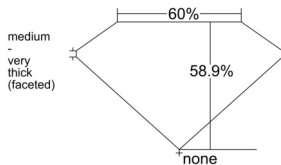

GIA®

FACSIMILE

GIA REPORT 6545804305

Verify this report at gia.edu

GIA NATURAL DIAMOND DOSSIER®

March 13, 2026
GIA Report Number 6545804305
Shape and Cutting Style ..... Heart Brilliant
Measurements ..... 5.34 x 6.15 x 3.63 mm

GRADING RESULTS

Carat Weight ..... 0.70 carat
Color Grade ..... E
Clarity Grade VS2

ADDITIONAL GRADING INFORMATION

Polish ..... Excellent
Symmetry ..... Very Good
Fluorescence ..... None
Clarity Characteristics ..... Crystal, Cloud, Feather
Inscription(s): GIA 6545804305

PROPORTIONS

Profile not to actual proportions

GRADING SCALES

GIA COLOR SCALE		GIA CLARITY SCALE	
COLORLESS	D	VERY VERY SLIGHTLY INCLUDED	FLAWLESS
	E		INTERNALLY FLAWLESS
	F		VVS₁
	G		VVS₂
	H		VS₁
	I		VS₂
	J		SI₁
	K		SI₂
	L		I₁
	M		I₂
NEAR COLORLESS	N	SLIGHTLY INCLUDED	I₃
	O		
	P		
	Q		
FAINT	R		
	S		
	T		
	U		
VERT LIGHT	V		
	W		
	X		
	Y		
LIGHT	Z