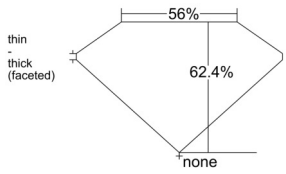

GIA®

FACSIMILE

GIA REPORT 6545793151

Verify this report at GIA.edu

GIA NATURAL DIAMOND DOSSIER®

March 11, 2026
GIA Report Number 6545793151
Shape and Cutting Style ..... Oval Brilliant
Measurements ..... 6.13 x 3.99 x 2.49 mm

GRADING RESULTS

Carat Weight ..... 0.40 carat
Color Grade ..... E
Clarity Grade VVS2

ADDITIONAL GRADING INFORMATION

Polish ..... Excellent
Symmetry ..... Very Good
Fluorescence ..... None
Clarity Characteristics ..... Cloud, Pinpoint
Inscription(s): GIA 6545793151

PROPORTIONS

Profile not to actual proportions

GRADING SCALES

GIA COLOR SCALE		GIA CLARITY SCALE			
COLORLESS	D	VERY VERY SLIGHTLY INCLUDED	FLAWLESS		
	E		INTERNALLY FLAWLESS		
	F	VERY SLIGHTLY INCLUDED	VVS₁		
	G		VVS₂		
	H		VS₁		
	NEAR COLORLESS	I	SLIGHTLY INCLUDED	VS₂	
		J		SI₁	
		FAINT	K	INCLUDED	SI₂
			L		I₁
			M		I₂
VERTICALLY LIGHT	N	INCLUDED	I₃		
	O				
	P				
	Q				
	R				
LIGHT	S				
	T				
	U				
	V				
	W				
	X				
	Y				
	Z