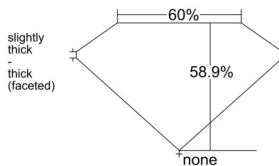

GIA®

FACSIMILE

GIA REPORT 6545792346

Verify this report at GIA.edu

GIA NATURAL DIAMOND DOSSIER®

March 12, 2026
GIA Report Number 6545792346
Shape and Cutting Style ..... Heart Brilliant
Measurements ..... 5.00 x 5.88 x 3.47 mm

GRADING RESULTS

Carat Weight ..... 0.60 carat
Color Grade ..... E
Clarity Grade VVS2

ADDITIONAL GRADING INFORMATION

Polish ..... Excellent
Symmetry ..... Excellent
Fluorescence ..... None
Clarity Characteristics ..... Feather
Inscription(s): GIA 6545792346

PROPORTIONS

Profile not to actual proportions

GRADING SCALES

GIA COLOR SCALE		GIA CLARITY SCALE			
COLORLESS	D	VERY VERY SLIGHTLY INCLUDED	FLAWLESS		
	E		INTERNALLY FLAWLESS		
	F	VERY SLIGHTLY INCLUDED	VVS₁		
	G		VVS₂		
	H		VS₁		
	NEAR COLORLESS	I	SLIGHTLY INCLUDED	VS₂	
		J		SI₁	
		FAINT	K	INCLUDED	SI₂
			L		I₁
			M		I₂
VERT LIGHT	N	LIGHT	I₃		
	O				
	P				
	Q				
	R				
	S				
	T