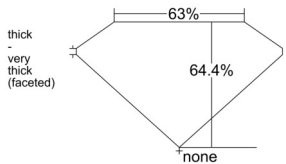

GIA®

FACSIMILE

GIA REPORT 6545784637

Verify this report at GIA.edu

GIA NATURAL DIAMOND DOSSIER®

March 11, 2026
GIA Report Number **6545784637**
Shape and Cutting Style ..... **Marquise Brilliant**
Measurements ..... **7.54 x 4.12 x 2.65 mm**

GRADING RESULTS

Carat Weight ..... **0.51 carat**
Color Grade ..... **F**
Clarity Grade **S11**

ADDITIONAL GRADING INFORMATION

Polish ..... **Excellent**
Symmetry ..... **Excellent**
Fluorescence ..... **None**
Clarity Characteristics ..... **Cloud, Feather**
Inscription(s): **GIA 6545784637**

PROPORTIONS

Profile not to actual proportions

GRADING SCALES

GIA COLOR SCALE		GIA CLARITY SCALE			
COLORLESS	D	VERY VERY SLIGHTLY INCLUDED	FLAWLESS		
	E		INTERNALLY FLAWLESS		
	F	VERY SLIGHTLY INCLUDED	VVS₁		
	G		VVS₂		
	H		VS₁		
	NEAR COLORLESS	I	SLIGHTLY INCLUDED	VS₂	
		J		S1₁	
		FAINT	K	INCLUDED	S1₂
			L		I₁
			M		I₂
VERT LIGHT	N	INCLUDED	I₃		
	O				
	P				
	Q				
	R				
LIGHT	S				
	T				
	U				
	V				
	W				
X					
Y					
Z