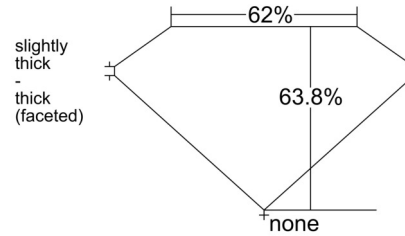

PROPORTIONS

Profile not to actual proportions