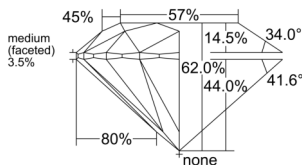

GIA®

FACSIMILE

GIA REPORT 6545774951

Verify this report at GIA.edu

GIA NATURAL DIAMOND DOSSIER®

March 11, 2026
GIA Report Number 6545774951
Shape and Cutting Style ..... Round Brilliant
Measurements ..... 5.21 - 5.23 x 3.24 mm

GRADING RESULTS

Carat Weight ..... 0.53 carat
Color Grade ..... M
Clarity Grade VVS1
Cut Grade ..... Excellent

ADDITIONAL GRADING INFORMATION

Polish ..... Excellent
Symmetry ..... Excellent
Fluorescence ..... None
Clarity Characteristics ..... Indented Natural
Inscription(s): GIA 6545774951

PROPORTIONS

Profile to actual proportions