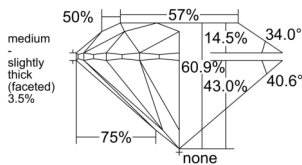

GIA®

FACSIMILE

GIA REPORT 6545771390

Verify this report at GIA.edu

GIA NATURAL DIAMOND DOSSIER®

March 10, 2026
GIA Report Number 6545771390
Shape and Cutting Style ..... Round Brilliant
Measurements ..... 4.34 - 4.37 x 2.65 mm

GRADING RESULTS

Carat Weight ..... 0.30 carat
Color Grade ..... E
Clarity Grade ..... Flawless
Cut Grade ..... Excellent

ADDITIONAL GRADING INFORMATION

Polish ..... Excellent
Symmetry ..... Excellent
Fluorescence ..... Faint
Clarity Characteristics ..... None
Inscription(s): GIA 6545771390

PROPORTIONS

GRADING SCALES

GIA COLOR SCALE	GIA CLARITY SCALE	GIA CUT SCALE	
D	FLAWLESS	EXCELLENT	
E	INTERNALLY FLAWLESS		
F		VVS₁	VERY GOOD
G	VVS₂		
H	VS₁	GOOD	
I	VS₂		
J	SI₁	FAIR	
K	SI₂		
L	I₁	POOR	
M	I₂		
N	I₃		
O			
P			
Q			
R			
S			
T			
U			
V			
W			
X			
Y			
Z