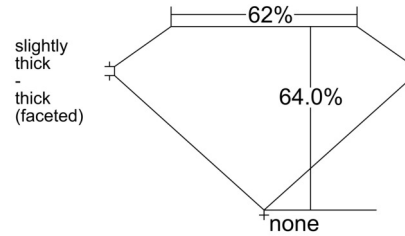

PROPORTIONS

Profile not to actual proportions