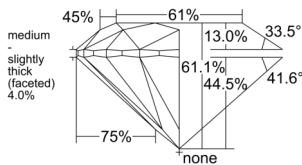

GIA®

FACSIMILE

GIA REPORT 6545760937

Verify this report at GIA.edu

GIA NATURAL DIAMOND DOSSIER®

March 05, 2026
GIA Report Number 6545760937
Shape and Cutting Style ..... Round Brilliant
Measurements ..... 6.19 - 6.23 x 3.80 mm

GRADING RESULTS

Carat Weight ..... 0.90 carat
Color Grade I
Clarity Grade S11
Cut Grade ..... Excellent

ADDITIONAL GRADING INFORMATION

Polish ..... Excellent
Symmetry ..... Excellent
Fluorescence ..... Medium Blue
Clarity Characteristics..... Crystal, Cloud, Feather
Inspection(s): GIA 6545760937

PROPORTIONS

Profile to actual proportions