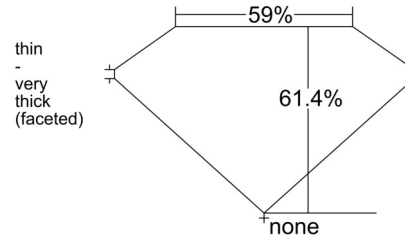

PROPORTIONS

Profile not to actual proportions