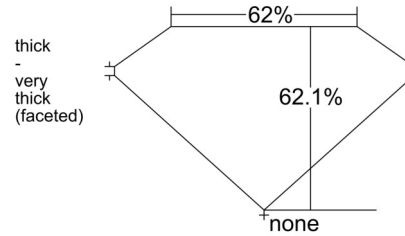

GIA NATURAL DIAMOND GRADING REPORT

March 05, 2026
GIA Report Number 6545749633
Shape and Cutting Style Marquise Brilliant
Measurements 9.79 x 5.28 x 3.28 mm

GRADING RESULTS

Carat Weight 1.01 carat
Color Grade J
Clarity Grade VS2

ADDITIONAL GRADING INFORMATION

Polish Very Good
Symmetry Very Good
Fluorescence Medium Blue
Inscription(s): GIA 6545749633

PROPORTIONS

Profile not to actual proportions

CLARITY CHARACTERISTICS

KEY TO SYMBOLS*

- Feather
- Crystal
- Cloud
- Indented Natural
- Needle
- Natural

* Red symbols denote internal characteristics (inclusions). Green or black symbols denote external characteristics (blemishes). Diagram is an approximate representation of the diamond, and symbols shown indicate type, position, and approximate size of clarity characteristics. All clarity characteristics may not be shown. Details of finish are not shown.