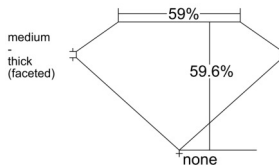

GIA®

FACSIMILE

GIA REPORT 6545746125

Verify this report at GIA.edu

GIA NATURAL DIAMOND DOSSIER®

March 05, 2026
GIA Report Number 6545746125
Shape and Cutting Style ..... Heart Brilliant
Measurements ..... 4.86 x 5.43 x 3.24 mm

GRADING RESULTS

Carat Weight ..... 0.50 carat
Color Grade ..... E
Clarity Grade VS1

ADDITIONAL GRADING INFORMATION

Polish ..... Excellent
Symmetry ..... Excellent
Fluorescence ..... Faint
Clarity Characteristics..... Crystal, Cloud, Needle, Pinpoint
Inscription(s): GIA 6545746125

PROPORTIONS

Profile not to actual proportions

GRADING SCALES

GIA COLOR SCALE		GIA CLARITY SCALE			
COLORLESS	D	VERY VERY SLIGHTLY INCLUDED	FLAWLESS		
	E		INTERNALLY FLAWLESS		
	F	VERY SLIGHTLY INCLUDED	VVS₁		
	G		VVS₂		
	H		VS₁		
	NEAR COLORLESS	I	SLIGHTLY INCLUDED	VS₂	
		J		SI₁	
		FAINT	K	INCLUDED	SI₂
			L		I₁
			M		I₂
VERT LIGHT	N	LIGHT	I₃		
	O				
	P				
	Q				
	R